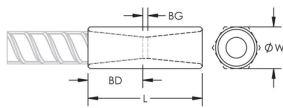

Bar Depth (BD): 21mm

Bar Gap (BG): 13mm

Unit Weight: 0.13 kg

Designed to Meet: AASHTO;ABNT NBR 8548:1984;ACI 318 Type 1 (125% Specified Yield);ACI 318 Type 2 (Specified Tensile);ACI 349;ACI 359;AS3600

DETALII SUPLIMENTARE DESPRE PRODUS

Bar dimensions and weights listed may vary by region. Coupler sizes not shown may be available by special order. Contact your nVent LENTON representative for more information.

Suffix "EE" has been added to some part numbers to clarify design version among regions.

DIAGRAMS

AVERTIZARE

Produsele nVent trebuie instalate și utilizate numai așa cum este indicat în fișele de instrucțiuni și materialele de formare ale nVent. Fișele de instrucțiuni sunt disponibile pe www.nvent.com și de la reprezentantul dvs. de servicii clienți nVent. O instalare incorectă, o utilizare abuzivă, o aplicare greșită sau orice altă lipsă de respectare completă a instrucțiunilor și avertismentelor nVent poate duce la defectarea produsului, la deteriorarea proprietății, la răniri corporale grave și moarte și/sau poate anula garanția dvs.

North America

+1.800.753.9221

Option 1 – Customer Care

Option 2 – Technical

Support

Europe

Netherlands:

+31 800-0200135

France:

+33 800 901 793

Europe

Germany:

800 1890272

Other Countries:

+31 13 5835404