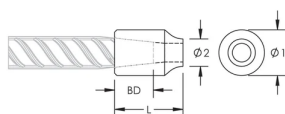

Designed to Meet: AASHTO;ABNT NBR 8548:1984;ACI 318 Type 1 (125% Specified Yield);ACI 318 Type 2 (Specified Tensile);ACI 349;ACI 359;AS3600

Package Quantity: 150

DETALII SUPLIMENTARE DESPRE PRODUS

Bar dimensions and weights listed may vary by region. Coupler sizes not shown may be available by special order. Contact your nVent LENTON representative for more information.

The design of the weld, the selection of electrode, and other relevant choices depend on the chemical and physical properties of the structural steel to which the couplers are welded. Engineers who design assemblies should adhere to all appropriate regulations.

DIAGRAMS

AVERTIZARE

Produsele nVent trebuie instalate și utilizate numai așa cum este indicat în fișele de instrucțiuni și materialele de formare ale nVent. Fișele de instrucțiuni sunt disponibile pe www.nvent.com și de la reprezentantul dvs. de servicii clienți nVent. O instalare incorectă, o utilizare abuzivă, o aplicare greșită sau orice altă lipsă de respectare completă a instrucțiunilor și avertismentelor nVent poate duce la defectarea produsului, la deteriorarea proprietății, la răniri corporale grave și moarte și/sau poate anula garanția dvs.

North America

+1.800.753.9221

Option 1 – Customer Care

Option 2 – Technical

Support

Europe

Netherlands:

+31 800-0200135

France:

+33 800 901 793

Europe

Germany:

800 1890272

Other Countries:

+31 13 5835404