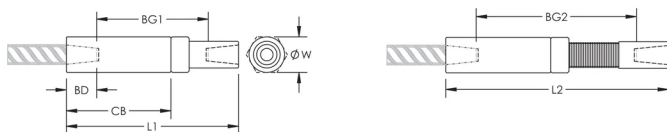

Rebar Size, Metric: 14 mm

Diameter ($\emptyset$): 25 mm

Length 1 (L1): 134 mm

Length 2 (L2): 172 mm

Bar Depth (BD): 21mm

Bar Gap 1 (BG1): 92mm

Bar Gap 2 (BG2): 130mm

Coupler Body (CB): 82mm

Unit Weight: 0.37 kg

Designed to Meet: AASHTO; ABNT NBR 8548:1984; ACI 318 Type 1 (125% Specified Yield); ACI 318 Type 2 (Specified Tensile); ACI 349; ACI 359; AS3600

Package Quantity: 54

DETALII SUPLIMENTARE DESPRE PRODUS

Bar dimensions and weights listed may vary by region. Coupler sizes not shown may be available by special order. Contact your nVent LENTON representative for more information.

DIAGRAMS

AVERTIZARE

Produsele nVent trebuie instalate și utilizate numai așa cum este indicat în fișele de instrucțiuni și materialele de formare ale nVent. Fișele de instrucțiuni sunt disponibile pe www.nvent.com și de la reprezentantul dvs. de servicii clienți nVent. O instalare incorectă, o utilizare abuzivă, o aplicare greșită sau orice altă lipsă de respectare completă a instrucțiunilor și avertismentelor nVent poate duce la defectarea produsului, la deteriorarea proprietății, la răniri corporale grave și moarte și/sau poate anula garanția dvs.