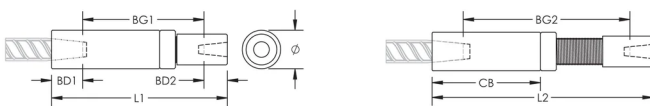

Diameter (Ø): 30 mm

Length 1 (L1): 144 mm

Length 2 (L2): 186 mm

Bar Depth 1 (BD1): 24mm

Bar Depth 2 (BD2): 19mm

Bar Gap 1 (BG1): 101mm

Bar Gap 2 (BG2): 143mm

Coupler Body (CB): 89mm

Unit Weight: 0.71 kg

Designed to Meet: AASHTO; ABNT NBR 8548:1984; ACI 318 Type 1 (125% Specified Yield); ACI 318 Type 2 (Specified Tensile); ACI 349; ACI 359; AS3600

Package Quantity: 28

DETALII SUPLIMENTARE DESPRE PRODUS

Bar dimensions and weights listed may vary by region. Coupler sizes not shown may be available by special order. Contact your nVent LENTON representative for more information.

DIAGRAMS

AVERTIZARE

Produsele nVent trebuie instalate și utilizate numai așa cum este indicat în fișele de instrucțiuni și materialele de formare ale nVent. Fișele de instrucțiuni sunt disponibile pe www.nvent.com și de la reprezentantul dvs. de servicii clienți nVent. O instalare incorectă, o utilizare abuzivă, o aplicare greșită sau orice altă lipsă de respectare completă a instrucțiunilor și avertismentelor nVent poate duce la defectarea produsului, la deteriorarea proprietății, la răniri corporale grave și moarte și/sau poate anula garanția dvs.