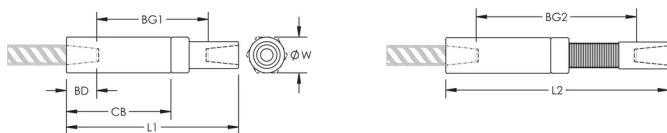

Rebar Size, Metric: 16 mm

Rebar Size, US: #5

Rebar Size, Canada: 15M

Diameter ($\varnothing$): 30 mm

Length 1 (L1): 144 mm

Length 2 (L2): 186 mm

Bar Depth (BD): 24mm

Bar Gap 1 (BG1): 96mm

Bar Gap 2 (BG2): 138mm

Coupler Body (CB): 89mm

Unit Weight: 0.59 kg

Designed to Meet: AASHTO;ABNT NBR 8548:1984;ACI 318 Type 1 (125% Specified Yield);ACI 318 Type 2 (Specified Tensile);ACI 349;ACI 359;AS3600

Package Quantity: 28

DETALII SUPLIMENTARE DESPRE PRODUS

Bar dimensions and weights listed may vary by region. Coupler sizes not shown may be available by special order. Contact your nVent LENTON representative for more information.

DIAGRAMS

AVERTIZARE

Produsele nVent trebuie instalate și utilizate numai așa cum este indicat în fișele de instrucțiuni și materialele de formare ale nVent. Fișele de instrucțiuni sunt disponibile pe www.nvent.com și de la reprezentantul dvs. de servicii clienți nVent. O instalare incorectă, o utilizare abuzivă, o aplicare greșită sau orice altă lipsă de respectare completă a instrucțiunilor și avertismentelor nVent poate duce la defectarea produsului, la deteriorarea proprietății, la răni corporale grave și moarte și/sau poate anula garanția dvs.