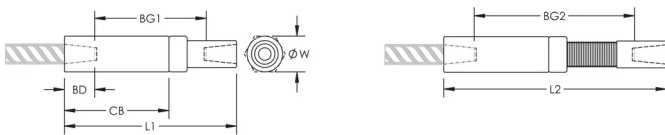

Length 2 (L2): 208 mm

Bar Depth (BD): 29mm

Bar Gap 1 (BG1): 104mm

Bar Gap 2 (BG2): 150mm

Coupler Body (CB): 101mm

Unit Weight: 0.85 kg

Designed to Meet: AASHTO;ABNT NBR 8548:1984;ACI 318 Type 1 (125% Specified Yield);ACI 318 Type 2 (Specified Tensile);ACI 349;ACI 359;AS3600

Package Quantity: 24

DETALII SUPLIMENTARE DESPRE PRODUS

Bar dimensions and weights listed may vary by region. Coupler sizes not shown may be available by special order. Contact your nVent LENTON representative for more information.

DIAGRAMS

AVERTIZARE

Produsele nVent trebuie instalate și utilizate numai așa cum este indicat în fișele de instrucțiuni și materialele de formare ale nVent. Fișele de instrucțiuni sunt disponibile pe www.nvent.com și de la reprezentantul dvs. de servicii clienți nVent. O instalare incorectă, o utilizare abuzivă, o aplicare greșită sau orice altă lipsă de respectare completă a instrucțiunilor și avertismentelor nVent poate duce la defectarea produsului, la deteriorarea proprietății, la răniri corporale grave și moarte și/sau poate anula garanția dvs.

North America

+1.800.753.9221

Option 1 – Customer Care

Option 2 – Technical

Support

Europe

Netherlands:

+31 800-0200135

France:

+33 800 901 793

Europe

Germany:

800 1890272

Other Countries:

+31 13 5835404

APAC

Shanghai:

+ 86 21 2412 1618/19

Sydney:

+61 2 9751 8500

Portofoliul nostru puternic de mărci:

CADDY

ERICO

HOFFMAN

ILSCO

SCHROFF

TRACHTE