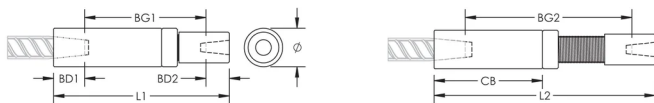

Length 1 (L1): 197 mm

Length 2 (L2): 260 mm

Bar Depth 1 (BD1): 35mm

Bar Depth 2 (BD2): 18mm

Bar Gap 1 (BG1): 144mm

Bar Gap 2 (BG2): 207mm

Coupler Body (CB): 126mm

Unit Weight: 1.34 kg

Designed to Meet: AASHTO;ABNT NBR 8548:1984;ACI 318 Type 1 (125% Specified Yield);ACI 318 Type 2 (Specified Tensile);ACI 349;ACI 359;AS3600

Package Quantity: 14

DETALII SUPLIMENTARE DESPRE PRODUS

Bar dimensions and weights listed may vary by region. Coupler sizes not shown may be available by special order. Contact your nVent LENTON representative for more information.

DIAGRAMS

AVERTIZARE

Produsele nVent trebuie instalate și utilizate numai așa cum este indicat în fișele de instrucțiuni și materialele de formare ale nVent. Fișele de instrucțiuni sunt disponibile pe www.nvent.com și de la reprezentantul dvs. de servicii clienți nVent. O instalare incorectă, o utilizare abuzivă, o aplicare greșită sau orice altă lipsă de respectare completă a instrucțiunilor și avertismentelor nVent poate duce la defectarea produsului, la deteriorarea proprietății, la răniri corporale grave și moarte și/sau poate anula garanția dvs.