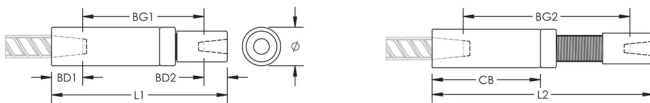

Diameter (Ø): 35 mm

Length 1 (L1): 197 mm

Length 2 (L2): 260 mm

Bar Depth 1 (BD1): 35mm

Bar Depth 2 (BD2): 19mm

Bar Gap 1 (BG1): 143mm

Bar Gap 2 (BG2): 206mm

Coupler Body (CB): 126mm

Unit Weight: 1.33 kg

Designed to Meet: AASHTO; ABNT NBR 8548:1984; ACI 318 Type 1 (125% Specified Yield); ACI 318 Type 2 (Specified Tensile); ACI 349; ACI 359; AS3600

Package Quantity: 14

DETALII SUPLIMENTARE DESPRE PRODUS

Bar dimensions and weights listed may vary by region. Coupler sizes not shown may be available by special order. Contact your nVent LENTON representative for more information.

DIAGRAMS

AVERTIZARE

Produsele nVent trebuie instalate și utilizate numai așa cum este indicat în fișele de instrucțiuni și materialele de formare ale nVent. Fișele de instrucțiuni sunt disponibile pe www.nvent.com și de la reprezentantul dvs. de servicii clienți nVent. O instalare incorectă, o utilizare abuzivă, o aplicare greșită sau orice altă lipsă de respectare completă a instrucțiunilor și avertismentelor nVent poate duce la defectarea produsului, la deteriorarea proprietății, la răniri corporale grave și moarte și/sau poate anula garanția dvs.