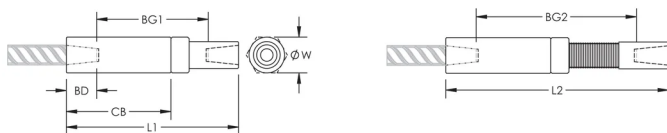

Rebar Size, Metric: 20 mm

Rebar Size, US: #6

Rebar Size, Canada: 20M

Diameter ($\varnothing$): 35 mm

Length 1 (L1): 199 mm

Length 2 (L2): 260 mm

Bar Depth (BD): 35mm

Bar Gap 1 (BG1): 129mm

Bar Gap 2 (BG2): 190mm

Coupler Body (CB): 126mm

Unit Weight: 1.09 kg

Designed to Meet: AASHTO; ABNT NBR 8548:1984; ACI 318 Type 1 (125% Specified Yield); ACI 318 Type 2 (Specified Tensile); ACI 349; ACI 359; AS3600

Package Quantity: 14

DETALII SUPLIMENTARE DESPRE PRODUS

Bar dimensions and weights listed may vary by region. Coupler sizes not shown may be available by special order. Contact your nVent LENTON representative for more information.

DIAGRAMS

AVERTIZARE

Produsele nVent trebuie instalate și utilizate numai așa cum este indicat în fișele de instrucțiuni și materialele de formare ale nVent. Fișele de instrucțiuni sunt disponibile pe www.nvent.com și de la reprezentantul dvs. de servicii clienți nVent. O instalare incorectă, o utilizare abuzivă, o aplicare greșită sau orice altă lipsă de respectare completă a instrucțiunilor și avertismentelor nVent poate duce la defectarea produsului, la deteriorarea proprietății, la răni corporale grave și moarte și/sau poate anula garanția dvs.