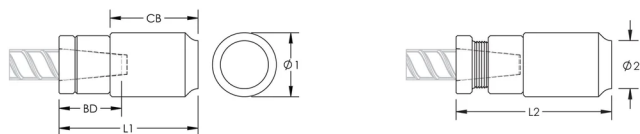

Coupler Body (CB): 65mm

Unit Weight: 1.18 kg

Designed to Meet: AASHTO;ABNT NBR 8548:1984;ACI 318 Type 1 (125% Specified Yield);ACI 318 Type 2 (Specified Tensile);ACI 349;ACI 359;AS3600

Package Quantity: 1

DETALII SUPLIMENTARE DESPRE PRODUS

Bar dimensions and weights listed may vary by region. Coupler sizes not shown may be available by special order. Contact your nVent LENTON representative for more information.

DIAGRAMS

AVERTIZARE

Produsele nVent trebuie instalate și utilizate numai așa cum este indicat în fișele de instrucțiuni și materialele de formare ale nVent. Fișele de instrucțiuni sunt disponibile pe www.nvent.com și de la reprezentantul dvs. de servicii clienți nVent. O instalare incorectă, o utilizare abuzivă, o aplicare greșită sau orice altă lipsă de respectare completă a instrucțiunilor și avertismentelor nVent poate duce la defectarea produsului, la deteriorarea proprietății, la răniri corporale grave și moarte și/sau poate anula garanția dvs.

North America

+1.800.753.9221

Option 1 – Customer Care

Option 2 – Technical

Support

Europe

Netherlands:

+31 800-0200135

France:

+33 800 901 793

Europe

Germany:

800 1890272

Other Countries:

+31 13 5835404

APAC

Shanghai:

+ 86 21 2412 1618/19

Sydney:

+61 2 9751 8500

Portofoliul nostru puternic de mărci:

CADDY

ERICO

HOFFMAN

ILSCO

SCHROFF

TRACHTE