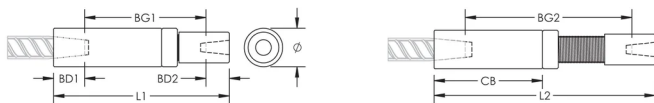

Length 1 (L1): 208 mm

Length 2 (L2): 273 mm

Bar Depth 1 (BD1): 37mm

Bar Depth 2 (BD2): 35mm

Bar Gap 1 (BG1): 136mm

Bar Gap 2 (BG2): 201mm

Coupler Body (CB): 132mm

Unit Weight: 1.75 kg

Designed to Meet: AASHTO;ABNT NBR 8548:1984;ACI 318 Type 1 (125% Specified Yield);ACI 318 Type 2 (Specified Tensile);ACI 349;ACI 359;AS3600

Package Quantity: 10

DETALII SUPLIMENTARE DESPRE PRODUS

Bar dimensions and weights listed may vary by region. Coupler sizes not shown may be available by special order. Contact your nVent LENTON representative for more information.

DIAGRAMS

AVERTIZARE

Produsele nVent trebuie instalate și utilizate numai așa cum este indicat în fișele de instrucțiuni și materialele de formare ale nVent. Fișele de instrucțiuni sunt disponibile pe www.nvent.com și de la reprezentantul dvs. de servicii clienți nVent. O instalare incorectă, o utilizare abuzivă, o aplicare greșită sau orice altă lipsă de respectare completă a instrucțiunilor și avertismentelor nVent poate duce la defectarea produsului, la deteriorarea proprietății, la răniri corporale grave și moarte și/sau poate anula garanția dvs.