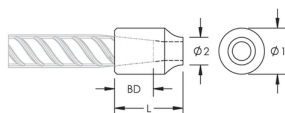

DETALII SUPLIMENTARE DESPRE PRODUS

Bar dimensions and weights listed may vary by region. Coupler sizes not shown may be available by special order. Contact your nVent LENTON representative for more information.

The design of the weld, the selection of electrode, and other relevant choices depend on the chemical and physical properties of the structural steel to which the couplers are welded. Engineers who design assemblies should adhere to all appropriate regulations.

DIAGRAMS

AVERTIZARE

Produsele nVent trebuie instalate și utilizate numai așa cum este indicat în fișele de instrucțiuni și materialele de formare ale nVent. Fișele de instrucțiuni sunt disponibile pe www.nvent.com și de la reprezentantul dvs. de servicii clienți nVent. O instalare incorectă, o utilizare abuzivă, o aplicare greșită sau orice altă lipsă de respectare completă a instrucțiunilor și avertismentelor nVent poate duce la defectarea produsului, la deteriorarea proprietății, la răni corporale grave și moarte și/sau poate anula garanția dvs.

North America

+1.800.753.9221

Option 1 – Customer Care

Option 2 – Technical

Support

Europe

Netherlands:

+31 800-0200135

France:

+33 800 901 793

Europe

Germany:

800 1890272

Other Countries:

+31 13 5835404