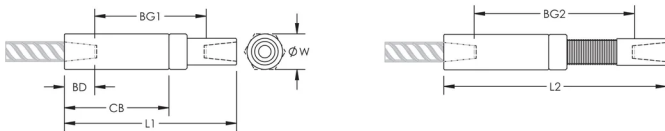

Length 1 (L1): 210 mm

Length 2 (L2): 273 mm

Bar Depth (BD): 37mm

Bar Gap 1 (BG1): 136mm

Bar Gap 2 (BG2): 199mm

Coupler Body (CB): 132mm

Unit Weight: 1.55 kg

Designed to Meet: AASHTO; ABNT NBR 8548:1984; ACI 318 Type 1 (125% Specified Yield); ACI 318 Type 2 (Specified Tensile); ACI 349; ACI 359; AS3600

Package Quantity: 10

DETALII SUPLIMENTARE DESPRE PRODUS

Bar dimensions and weights listed may vary by region. Coupler sizes not shown may be available by special order. Contact your nVent LENTON representative for more information.

DIAGRAMS

AVERTIZARE

Produsele nVent trebuie instalate și utilizate numai așa cum este indicat în fișele de instrucțiuni și materialele de formare ale nVent. Fișele de instrucțiuni sunt disponibile pe www.nvent.com și de la reprezentantul dvs. de servicii clienți nVent. O instalare incorectă, o utilizare abuzivă, o aplicare greșită sau orice altă lipsă de respectare completă a instrucțiunilor și avertismentelor nVent poate duce la defectarea produsului, la deteriorarea proprietății, la răniri corporale grave și moarte și/sau poate anula garanția dvs.

North America

+1.800.753.9221

Option 1 – Customer Care

Option 2 – Technical

Support

Europe

Netherlands:

+31 800-0200135

France:

+33 800 901 793

Europe

Germany:

800 1890272

Other Countries:

+31 13 5835404

APAC

Shanghai:

+ 86 21 2412 1618/19

Sydney:

+61 2 9751 8500

Portofoliul nostru puternic de mărci:

CADDY

ERICO

HOFFMAN

ILSCO

SCHROFF

TRACHTE