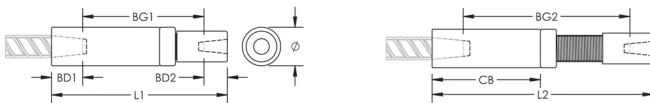

Diameter (Ø): 45 mm

Length 1 (L1): 219 mm

Length 2 (L2): 287 mm

Bar Depth 1 (BD1): 40mm

Bar Depth 2 (BD2): 19mm

Bar Gap 1 (BG1): 160mm

Bar Gap 2 (BG2): 228mm

Coupler Body (CB): 140mm

Unit Weight: 2.23 kg

Designed to Meet: AASHTO;ABNT NBR 8548:1984;ACI 318 Type 1 (125% Specified Yield);ACI 318 Type 2 (Specified Tensile);ACI 349;ACI 359;AS3600

Package Quantity: 10

DETALII SUPLIMENTARE DESPRE PRODUS

Bar dimensions and weights listed may vary by region. Coupler sizes not shown may be available by special order. Contact your nVent LENTON representative for more information.

DIAGRAMS

AVERTIZARE

Produsele nVent trebuie instalate și utilizate numai așa cum este indicat în fișele de instrucțiuni și materialele de formare ale nVent. Fișele de instrucțiuni sunt disponibile pe www.nvent.com și de la reprezentantul dvs. de servicii clienți nVent. O instalare incorectă, o utilizare abuzivă, o aplicare greșită sau orice altă lipsă de respectare completă a instrucțiunilor și avertismentelor nVent poate duce la defectarea produsului, la deteriorarea proprietății, la răniri corporale grave și moarte și/sau poate anula garanția dvs.