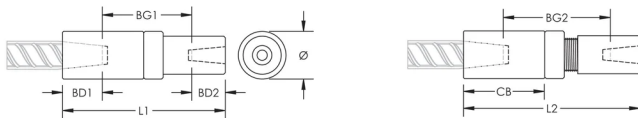

Length 2 (L2): 180 mm

Bar Depth 1 (BD1): 40mm

Bar Depth 2 (BD2): 35mm

Bar Gap 1 (BG1): 115mm

Bar Gap 2 (BG2): 126mm

Coupler Body (CB): 86mm

Unit Weight: 1.42 kg

Designed to Meet: AASHTO; ABNT NBR 8548:1984; ACI 318 Type 1 (125% Specified Yield); ACI 318 Type 2 (Specified Tensile); ACI 349; ACI 359; AS3600

Package Quantity: 16

DETALII SUPLIMENTARE DESPRE PRODUS

Bar dimensions and weights listed may vary by region. Coupler sizes not shown may be available by special order. Contact your nVent LENTON representative for more information.

DIAGRAMS

AVERTIZARE

Produsele nVent trebuie instalate și utilizate numai așa cum este indicat în fișele de instrucțiuni și materialele de formare ale nVent. Fișele de instrucțiuni sunt disponibile pe www.nvent.com și de la reprezentantul dvs. de servicii clienți nVent. O instalare incorectă, o utilizare abuzivă, o aplicare greșită sau orice altă lipsă de respectare completă a instrucțiunilor și avertismentelor nVent poate duce la defectarea produsului, la deteriorarea proprietății, la răniri corporale grave și moarte și/sau poate anula garanția dvs.

North America

+1.800.753.9221

Option 1 – Customer Care

Option 2 – Technical

Support

Europe

Netherlands:

+31 800-0200135

France:

+33 800 901 793

Europe

Germany:

800 1890272

Other Countries:

+31 13 5835404

APAC

Shanghai:

+ 86 21 2412 1618/19

Sydney:

+61 2 9751 8500

Portofoliul nostru puternic de mărci:

CADDY

ERICO

HOFFMAN

ILSCO

SCHROFF

TRACHTE