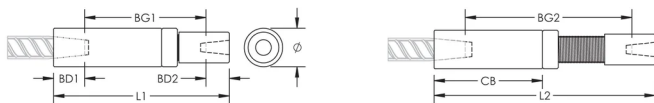

Length 1 (L1): 219 mm

Length 2 (L2): 287 mm

Bar Depth 1 (BD1): 40mm

Bar Depth 2 (BD2): 37mm

Bar Gap 1 (BG1): 142mm

Bar Gap 2 (BG2): 210mm

Coupler Body (CB): 140mm

Unit Weight: 2.09 kg

Designed to Meet: AASHTO;ABNT NBR 8548:1984;ACI 318 Type 1 (125% Specified Yield);ACI 318 Type 2 (Specified Tensile);ACI 349;ACI 359;AS3600

Package Quantity: 10

DETALII SUPLIMENTARE DESPRE PRODUS

Bar dimensions and weights listed may vary by region. Coupler sizes not shown may be available by special order. Contact your nVent LENTON representative for more information.

DIAGRAMS

AVERTIZARE

Produsele nVent trebuie instalate și utilizate numai așa cum este indicat în fișele de instrucțiuni și materialele de formare ale nVent. Fișele de instrucțiuni sunt disponibile pe www.nvent.com și de la reprezentantul dvs. de servicii clienți nVent. O instalare incorectă, o utilizare abuzivă, o aplicare greșită sau orice altă lipsă de respectare completă a instrucțiunilor și avertismentelor nVent poate duce la defectarea produsului, la deteriorarea proprietății, la răniri corporale grave și moarte și/sau poate anula garanția dvs.