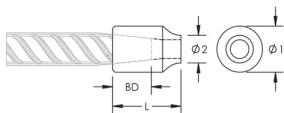

Bar Depth (BD): 41mm

Unit Weight: 0.32 kg

Package Quantity: 80

DETALII SUPLIMENTARE DESPRE PRODUS

Bar dimensions and weights listed may vary by region. Coupler sizes not shown may be available by special order. Contact your nVent LENTON representative for more information.

The design of the weld, the selection of electrode, and other relevant choices depend on the chemical and physical properties of the structural steel to which the couplers are welded. Engineers who design assemblies should adhere to all appropriate regulations.

Suffix "EE" has been added to some part numbers to clarify design version among regions.

DIAGRAMS

AVERTIZARE

Produsele nVent trebuie instalate și utilizate numai așa cum este indicat în fișele de instrucțiuni și materialele de formare ale nVent. Fișele de instrucțiuni sunt disponibile pe www.nvent.com și de la reprezentantul dvs. de servicii clienți nVent. O instalare incorectă, o utilizare abuzivă, o aplicare greșită sau orice altă lipsă de respectare completă a instrucțiunilor și avertismentelor nVent poate duce la defectarea produsului, la deteriorarea proprietății, la răniri corporale grave și moarte și/sau poate anula garanția dvs.

North America

+1.800.753.9221

Option 1 – Customer Care

Option 2 – Technical

Support

Europe

Netherlands:

+31 800-0200135

France:

+33 800 901 793

Europe

Germany:

800 1890272

Other Countries:

+31 13 5835404