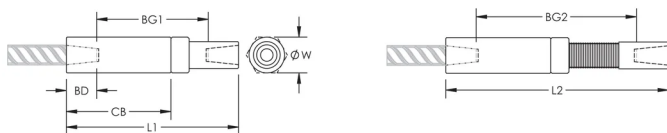

Rebar Size, Metric: 25 mm

Rebar Size, US: #8

Rebar Size, Canada: 25M

Diameter ($\varnothing$): 45 mm

Length 1 (L1): 221 mm

Length 2 (L2): 287 mm

Bar Depth (BD): 40mm

Bar Gap 1 (BG1): 140mm

Bar Gap 2 (BG2): 207mm

Coupler Body (CB): 140mm

Unit Weight: 1.94 kg

Designed to Meet: AASHTO; ABNT NBR 8548:1984; ACI 318 Type 1 (125% Specified Yield); ACI 318 Type 2 (Specified Tensile); ACI 349; ACI 359; AS3600

Package Quantity: 10

DETALII SUPLIMENTARE DESPRE PRODUS

Bar dimensions and weights listed may vary by region. Coupler sizes not shown may be available by special order. Contact your nVent LENTON representative for more information.

DIAGRAMS

AVERTIZARE

Produsele nVent trebuie instalate și utilizate numai așa cum este indicat în fișele de instrucțiuni și materialele de formare ale nVent. Fișele de instrucțiuni sunt disponibile pe www.nvent.com și de la reprezentantul dvs. de servicii clienți nVent. O instalare incorectă, o utilizare abuzivă, o aplicare greșită sau orice altă lipsă de respectare completă a instrucțiunilor și avertismentelor nVent poate duce la defectarea produsului, la deteriorarea proprietății, la răni corporale grave și moarte și/sau poate anula garanția dvs.