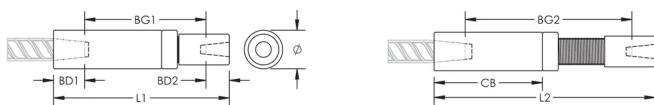

Length 1 (L1): 228 mm

Length 2 (L2): 298 mm

Bar Depth 1 (BD1): 42mm

Bar Depth 2 (BD2): 37mm

Bar Gap 1 (BG1): 149mm

Bar Gap 2 (BG2): 219mm

Coupler Body (CB): 147mm

Unit Weight: 2.82 kg

Designed to Meet: AASHTO;ABNT NBR 8548:1984;ACI 318 Type 1 (125% Specified Yield);ACI 318 Type 2 (Specified Tensile);ACI 349;ACI 359;AS3600

Package Quantity: 8

DETALII SUPLIMENTARE DESPRE PRODUS

Bar dimensions and weights listed may vary by region. Coupler sizes not shown may be available by special order. Contact your nVent LENTON representative for more information.

DIAGRAMS

AVERTIZARE

Produsele nVent trebuie instalate și utilizate numai așa cum este indicat în fișele de instrucțiuni și materialele de formare ale nVent. Fișele de instrucțiuni sunt disponibile pe www.nvent.com și de la reprezentantul dvs. de servicii clienți nVent. O instalare incorectă, o utilizare abuzivă, o aplicare greșită sau orice altă lipsă de respectare completă a instrucțiunilor și avertismentelor nVent poate duce la defectarea produsului, la deteriorarea proprietății, la răniri corporale grave și moarte și/sau poate anula garanția dvs.