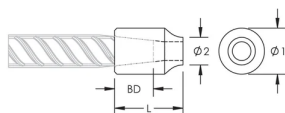

DETALII SUPLIMENTARE DESPRE PRODUS

Bar dimensions and weights listed may vary by region. Coupler sizes not shown may be available by special order. Contact your nVent LENTON representative for more information.

The design of the weld, the selection of electrode, and other relevant choices depend on the chemical and physical properties of the structural steel to which the couplers are welded. Engineers who design assemblies should adhere to all appropriate regulations.

DIAGRAMS

AVERTIZARE

Produsele nVent trebuie instalate și utilizate numai așa cum este indicat în fișele de instrucțiuni și materialele de formare ale nVent. Fișele de instrucțiuni sunt disponibile pe www.nvent.com și de la reprezentantul dvs. de servicii clienți nVent. O instalare incorectă, o utilizare abuzivă, o aplicare greșită sau orice altă lipsă de respectare completă a instrucțiunilor și avertismentelor nVent poate duce la defectarea produsului, la deteriorarea proprietății, la răniri corporale grave și moarte și/sau poate anula garanția dvs.

North America

+1.800.753.9221

Option 1 – Customer Care

Option 2 – Technical

Support

Europe

Netherlands:

+31 800-0200135

France:

+33 800 901 793

Europe

Germany:

800 1890272

Other Countries:

+31 13 5835404