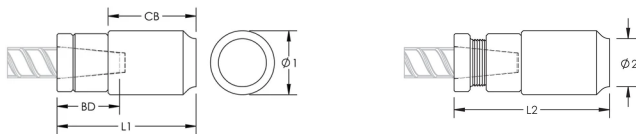

Coupler Body (CB): 73mm

Unit Weight: 2.72 kg

Designed to Meet: AASHTO;ABNT NBR 8548:1984;ACI 318 Type 1 (125% Specified Yield);ACI 318 Type 2 (Specified Tensile);ACI 349;ACI 359;AS3600

Package Quantity: 6

DETALII SUPLIMENTARE DESPRE PRODUS

Bar dimensions and weights listed may vary by region. Coupler sizes not shown may be available by special order. Contact your nVent LENTON representative for more information.

DIAGRAMS

AVERTIZARE

Produsele nVent trebuie instalate și utilizate numai așa cum este indicat în fișele de instrucțiuni și materialele de formare ale nVent. Fișele de instrucțiuni sunt disponibile pe www.nvent.com și de la reprezentantul dvs. de servicii clienți nVent. O instalare incorectă, o utilizare abuzivă, o aplicare greșită sau orice altă lipsă de respectare completă a instrucțiunilor și avertismentelor nVent poate duce la defectarea produsului, la deteriorarea proprietății, la răniri corporale grave și moarte și/sau poate anula garanția dvs.

North America

+1.800.753.9221

Option 1 – Customer Care

Option 2 – Technical

Support

Europe

Netherlands:

+31 800-0200135

France:

+33 800 901 793

Europe

Germany:

800 1890272

Other Countries:

+31 13 5835404

APAC

Shanghai:

+ 86 21 2412 1618/19

Sydney:

+61 2 9751 8500

Portofoliul nostru puternic de mărci:

CADDY

ERICO

HOFFMAN

ILSCO

SCHROFF

TRACHTE