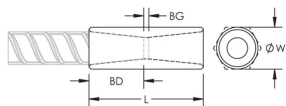

DETALII SUPLIMENTARE DESPRE PRODUS

Bar dimensions and weights listed may vary by region. Coupler sizes not shown may be available by special order. Contact your nVent LENTON representative for more information.

Suffix "EE" has been added to some part numbers to clarify design version among regions.

DIAGRAMS

AVERTIZARE

Produsele nVent trebuie instalate și utilizate numai așa cum este indicat în fișele de instrucțiuni și materialele de formare ale nVent. Fișele de instrucțiuni sunt disponibile pe www.nvent.com și de la reprezentantul dvs. de servicii clienți nVent. O instalare incorectă, o utilizare abuzivă, o aplicare greșită sau orice altă lipsă de respectare completă a instrucțiunilor și avertismentelor nVent poate duce la defectarea produsului, la deteriorarea proprietății, la răniri corporale grave și moarte și/sau poate anula garanția dvs.

North America

+1.800.753.9221

Option 1 – Customer Care

Option 2 – Technical

Support

Europe

Netherlands:

+31 800-0200135

France:

+33 800 901 793

Europe

Germany:

800 1890272

Other Countries:

+31 13 5835404