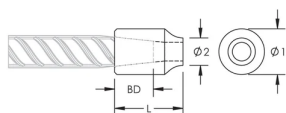

Unit Weight: 0.52 kg

Package Quantity: 45

DETALII SUPLIMENTARE DESPRE PRODUS

Bar dimensions and weights listed may vary by region. Coupler sizes not shown may be available by special order. Contact your nVent LENTON representative for more information.

The design of the weld, the selection of electrode, and other relevant choices depend on the chemical and physical properties of the structural steel to which the couplers are welded. Engineers who design assemblies should adhere to all appropriate regulations.

Suffix "EE" has been added to some part numbers to clarify design version among regions.

DIAGRAMS

AVERTIZARE

Produsele nVent trebuie instalate și utilizate numai așa cum este indicat în fișele de instrucțiuni și materialele de formare ale nVent. Fișele de instrucțiuni sunt disponibile pe www.nvent.com și de la reprezentantul dvs. de servicii clienți nVent. O instalare incorectă, o utilizare abuzivă, o aplicare greșită sau orice altă lipsă de respectare completă a instrucțiunilor și avertismentelor nVent poate duce la defectarea produsului, la deteriorarea proprietății, la răniri corporale grave și moarte și/sau poate anula garanția dvs.

North America

+1.800.753.9221

Option 1 – Customer Care

Option 2 – Technical

Support

Europe

Netherlands:

+31 800-0200135

France:

+33 800 901 793

Europe

Germany:

800 1890272

Other Countries:

+31 13 5835404