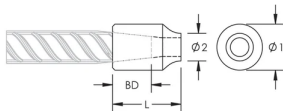

Unit Weight: 0.75 kg

Designed to Meet: AASHTO; ABNT NBR 8548:1984; ACI 318 Type 1 (125% Specified Yield); ACI 318 Type 2 (Specified Tensile); ACI 349; ACI 359; AS3600

Package Quantity: 14

DETALII SUPLIMENTARE DESPRE PRODUS

Bar dimensions and weights listed may vary by region. Coupler sizes not shown may be available by special order. Contact your nVent LENTON representative for more information.

The design of the weld, the selection of electrode, and other relevant choices depend on the chemical and physical properties of the structural steel to which the couplers are welded. Engineers who design assemblies should adhere to all appropriate regulations.

DIAGRAMS

AVERTIZARE

Produsele nVent trebuie instalate și utilizate numai așa cum este indicat în fișele de instrucțiuni și materialele de formare ale nVent. Fișele de instrucțiuni sunt disponibile pe www.nvent.com și de la reprezentantul dvs. de servicii clienți nVent. O instalare incorectă, o utilizare abuzivă, o aplicare greșită sau orice altă lipsă de respectare completă a instrucțiunilor și avertismentelor nVent poate duce la defectarea produsului, la deteriorarea proprietății, la răniri corporale grave și moarte și/sau poate anula garanția dvs.

North America

+1.800.753.9221

Option 1 – Customer Care

Option 2 – Technical

Support

Europe

Netherlands:

+31 800-0200135

France:

+33 800 901 793

Europe

Germany:

800 1890272

Other Countries:

+31 13 5835404