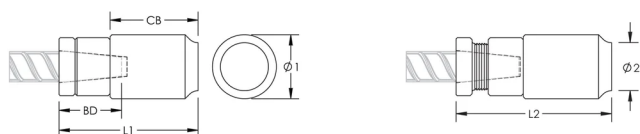

Designed to Meet: AASHTO;ABNT NBR 8548:1984;ACI 318 Type 1 (125% Specified Yield);ACI 318 Type 2 (Specified Tensile);ACI 349;ACI 359;AS3600

Package Quantity: 1

DETALII SUPLIMENTARE DESPRE PRODUS

Bar dimensions and weights listed may vary by region. Coupler sizes not shown may be available by special order. Contact your nVent LENTON representative for more information.

DIAGRAMS

AVERTIZARE

Produsele nVent trebuie instalate și utilizate numai așa cum este indicat în fișele de instrucțiuni și materialele de formare ale nVent. Fișele de instrucțiuni sunt disponibile pe www.nvent.com și de la reprezentantul dvs. de servicii clienți nVent. O instalare incorectă, o utilizare abuzivă, o aplicare greșită sau orice altă lipsă de respectare completă a instrucțiunilor și avertismentelor nVent poate duce la defectarea produsului, la deteriorarea proprietății, la răniri corporale grave și moarte și/sau poate anula garanția dvs.

North America

+1.800.753.9221

Option 1 – Customer Care

Option 2 – Technical

Support

Europe

Netherlands:

+31 800-0200135

France:

+33 800 901 793

Europe

Germany:

800 1890272

Other Countries:

+31 13 5835404

APAC

Shanghai:

+ 86 21 2412 1618/19

Sydney:

+61 2 9751 8500

Portofoliul nostru puternic de mărci:

CADDY

ERICO

HOFFMAN

ILSCO

SCHROFF

TRACHTE