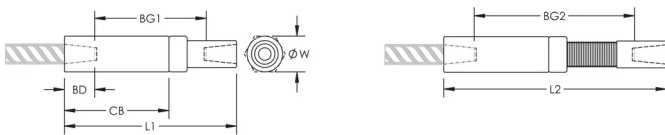

Length 2 (L2): 362 mm

Bar Depth (BD): 55mm

Bar Gap 1 (BG1): 170mm

Bar Gap 2 (BG2): 252mm

Coupler Body (CB): 177mm

Unit Weight: 4.28 kg

Designed to Meet: AASHTO;ABNT NBR 8548:1984;ACI 318 Type 1 (125% Specified Yield);ACI 318 Type 2 (Specified Tensile);ACI 349;ACI 359;AS3600

Package Quantity: 4

DETALII SUPLIMENTARE DESPRE PRODUS

Bar dimensions and weights listed may vary by region. Coupler sizes not shown may be available by special order. Contact your nVent LENTON representative for more information.

DIAGRAMS

AVERTIZARE

Produsele nVent trebuie instalate și utilizate numai așa cum este indicat în fișele de instrucțiuni și materialele de formare ale nVent. Fișele de instrucțiuni sunt disponibile pe www.nvent.com și de la reprezentantul dvs. de servicii clienți nVent. O instalare incorectă, o utilizare abuzivă, o aplicare greșită sau orice altă lipsă de respectare completă a instrucțiunilor și avertismentelor nVent poate duce la defectarea produsului, la deteriorarea proprietății, la răniri corporale grave și moarte și/sau poate anula garanția dvs.

North America

+1.800.753.9221

Option 1 – Customer Care

Option 2 – Technical

Support

Europe

Netherlands:

+31 800-0200135

France:

+33 800 901 793

Europe

Germany:

800 1890272

Other Countries:

+31 13 5835404

APAC

Shanghai:

+ 86 21 2412 1618/19

Sydney:

+61 2 9751 8500

Portofoliul nostru puternic de mărci:

CADDY

ERICO

HOFFMAN

ILSCO

SCHROFF

TRACHTE