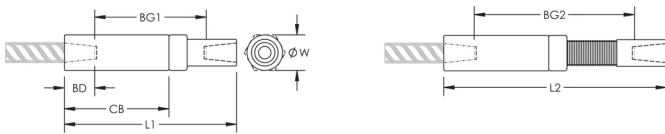

Diameter ($\emptyset$): 65 mm

Length 1 (L1): 271 mm

Length 2 (L2): 349 mm

Bar Depth (BD): 52mm

Bar Gap 1 (BG1): 167mm

Bar Gap 2 (BG2): 245mm

Coupler Body (CB): 172mm

Unit Weight: 5.01 kg

Designed to Meet: AASHTO;ABNT NBR 8548:1984;ACI 318 Type 1 (125% Specified Yield);ACI 318 Type 2 (Specified Tensile);ACI 349;ACI 359;AS3600

Package Quantity: 4

DETALII SUPLIMENTARE DESPRE PRODUS

Bar dimensions and weights listed may vary by region. Coupler sizes not shown may be available by special order. Contact your nVent LENTON representative for more information.

DIAGRAMS

AVERTIZARE

Produsele nVent trebuie instalate și utilizate numai așa cum este indicat în fișele de instrucțiuni și materialele de formare ale nVent. Fișele de instrucțiuni sunt disponibile pe www.nvent.com și de la reprezentantul dvs. de servicii clienți nVent. O instalare incorectă, o utilizare abuzivă, o aplicare greșită sau orice altă lipsă de respectare completă a instrucțiunilor și avertismentelor nVent poate duce la defectarea produsului, la deteriorarea proprietății, la răniri corporale grave și moarte și/sau poate anula garanția dvs.