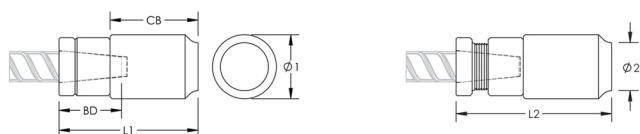

Coupler Body (CB): 86mm

Unit Weight: 2.9 kg

Designed to Meet: AASHTO;ABNT NBR 8548:1984;ACI 318 Type 1 (125% Specified Yield);ACI 318 Type 2 (Specified Tensile);ACI 349;ACI 359;AS3600

Package Quantity: 6

DETALII SUPLIMENTARE DESPRE PRODUS

Bar dimensions and weights listed may vary by region. Coupler sizes not shown may be available by special order. Contact your nVent LENTON representative for more information.

DIAGRAMS

AVERTIZARE

Produsele nVent trebuie instalate și utilizate numai așa cum este indicat în fișele de instrucțiuni și materialele de formare ale nVent. Fișele de instrucțiuni sunt disponibile pe www.nvent.com și de la reprezentantul dvs. de servicii clienți nVent. O instalare incorectă, o utilizare abuzivă, o aplicare greșită sau orice altă lipsă de respectare completă a instrucțiunilor și avertismentelor nVent poate duce la defectarea produsului, la deteriorarea proprietății, la răniri corporale grave și moarte și/sau poate anula garanția dvs.

North America

+1.800.753.9221

Option 1 – Customer Care

Option 2 – Technical

Support

Europe

Netherlands:

+31 800-0200135

France:

+33 800 901 793

Europe

Germany:

800 1890272

Other Countries:

+31 13 5835404

APAC

Shanghai:

+ 86 21 2412 1618/19

Sydney:

+61 2 9751 8500

Portofoliul nostru puternic de mărci:

CADDY

ERICO

HOFFMAN

ILSCO

SCHROFF

TRACHTE