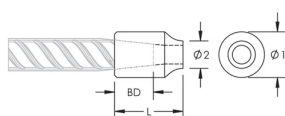

Designed to Meet: AASHTO;ABNT NBR 8548:1984;ACI 318 Type 1 (125% Specified Yield);ACI 318 Type 2 (Specified Tensile);ACI 349;ACI 359;AS3600

Package Quantity: 14

DETALII SUPLIMENTARE DESPRE PRODUS

Bar dimensions and weights listed may vary by region. Coupler sizes not shown may be available by special order. Contact your nVent LENTON representative for more information.

The design of the weld, the selection of electrode, and other relevant choices depend on the chemical and physical properties of the structural steel to which the couplers are welded. Engineers who design assemblies should adhere to all appropriate regulations.

DIAGRAMS

AVERTIZARE

Produsele nVent trebuie instalate și utilizate numai așa cum este indicat în fișele de instrucțiuni și materialele de formare ale nVent. Fișele de instrucțiuni sunt disponibile pe www.nvent.com și de la reprezentantul dvs. de servicii clienți nVent. O instalare incorectă, o utilizare abuzivă, o aplicare greșită sau orice altă lipsă de respectare completă a instrucțiunilor și avertismentelor nVent poate duce la defectarea produsului, la deteriorarea proprietății, la răniri corporale grave și moarte și/sau poate anula garanția dvs.

North America

+1.800.753.9221

Option 1 – Customer Care

Option 2 – Technical

Support

Europe

Netherlands:

+31 800-0200135

France:

+33 800 901 793

Europe

Germany:

800 1890272

Other Countries:

+31 13 5835404