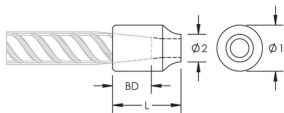

DETALII SUPLIMENTARE DESPRE PRODUS

Bar dimensions and weights listed may vary by region. Coupler sizes not shown may be available by special order. Contact your nVent LENTON representative for more information.

The design of the weld, the selection of electrode, and other relevant choices depend on the chemical and physical properties of the structural steel to which the couplers are welded. Engineers who design assemblies should adhere to all appropriate regulations.

DIAGRAMS

AVERTIZARE

Produsele nVent trebuie instalate și utilizate numai așa cum este indicat în fișele de instrucțiuni și materialele de formare ale nVent. Fișele de instrucțiuni sunt disponibile pe www.nvent.com și de la reprezentantul dvs. de servicii clienți nVent. O instalare incorectă, o utilizare abuzivă, o aplicare greșită sau orice altă lipsă de respectare completă a instrucțiunilor și avertismentelor nVent poate duce la defectarea produsului, la deteriorarea proprietății, la răni corporale grave și moarte și/sau poate anula garanția dvs.

North America

+1.800.753.9221

Option 1 – Customer Care

Option 2 – Technical

Support

Europe

Netherlands:

+31 800-0200135

France:

+33 800 901 793

Europe

Germany:

800 1890272

Other Countries:

+31 13 5835404