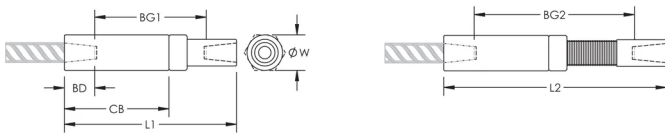

Diameter (Ø): 75 mm

Length 1 (L1): 341 mm

Length 2 (L2): 433 mm

Bar Depth (BD): 66mm

Bar Gap 1 (BG1): 209mm

Bar Gap 2 (BG2): 301mm

Coupler Body (CB): 214mm

Unit Weight: 8.24 kg

Designed to Meet: AASHTO;ABNT NBR 8548:1984;ACI 318 Type 1 (125% Specified Yield);ACI 318 Type 2 (Specified Tensile);ACI 349;ACI 359;AS3600

Package Quantity: 2

DETALII SUPLIMENTARE DESPRE PRODUS

Bar dimensions and weights listed may vary by region. Coupler sizes not shown may be available by special order. Contact your nVent LENTON representative for more information.

DIAGRAMS

AVERTIZARE

Produsele nVent trebuie instalate și utilizate numai așa cum este indicat în fișele de instrucțiuni și materialele de formare ale nVent. Fișele de instrucțiuni sunt disponibile pe www.nvent.com și de la reprezentantul dvs. de servicii clienți nVent. O instalare incorectă, o utilizare abuzivă, o aplicare greșită sau orice altă lipsă de respectare completă a instrucțiunilor și avertismentelor nVent poate duce la defectarea produsului, la deteriorarea proprietății, la răni corporale grave și moarte și/sau poate anula garanția dvs.