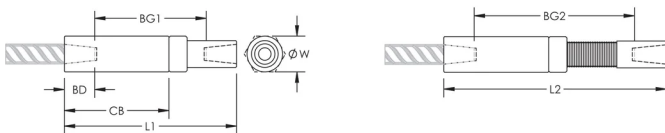

Length 2 (L2): 454 mm

Bar Depth (BD): 70mm

Bar Gap 1 (BG1): 218mm

Bar Gap 2 (BG2): 314mm

Coupler Body (CB): 224mm

Unit Weight: 11.97 kg

Designed to Meet: AASHTO;ABNT NBR 8548:1984;ACI 318 Type 1 (125% Specified Yield);ACI 318 Type 2 (Specified Tensile);ACI 349;ACI 359;AS3600

Package Quantity: 1

DETALII SUPLIMENTARE DESPRE PRODUS

Bar dimensions and weights listed may vary by region. Coupler sizes not shown may be available by special order. Contact your nVent LENTON representative for more information.

DIAGRAMS

AVERTIZARE

Produsele nVent trebuie instalate și utilizate numai așa cum este indicat în fișele de instrucțiuni și materialele de formare ale nVent. Fișele de instrucțiuni sunt disponibile pe www.nvent.com și de la reprezentantul dvs. de servicii clienți nVent. O instalare incorectă, o utilizare abuzivă, o aplicare greșită sau orice altă lipsă de respectare completă a instrucțiunilor și avertismentelor nVent poate duce la defectarea produsului, la deteriorarea proprietății, la răniri corporale grave și moarte și/sau poate anula garanția dvs.

North America

+1.800.753.9221

Option 1 – Customer Care

Option 2 – Technical

Support

Europe

Netherlands:

+31 800-0200135

France:

+33 800 901 793

Europe

Germany:

800 1890272

Other Countries:

+31 13 5835404

APAC

Shanghai:

+ 86 21 2412 1618/19

Sydney:

+61 2 9751 8500

Portofoliul nostru puternic de mărci:

CADDY

ERICO

HOFFMAN

ILSCO

SCHROFF

TRACHTE