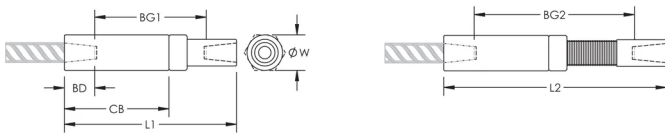

Diameter ($\emptyset$): 100 mm

Length 1 (L1): 404 mm

Length 2 (L2): 513 mm

Bar Depth (BD): 83mm

Bar Gap 1 (BG1): 238mm

Bar Gap 2 (BG2): 347mm

Coupler Body (CB): 256mm

Unit Weight: 17.11 kg

Designed to Meet: AASHTO;ABNT NBR 8548:1984;ACI 318 Type 1 (125% Specified Yield);ACI 318 Type 2 (Specified Tensile);ACI 349;ACI 359;AS3600

Package Quantity: 1

DETALII SUPLIMENTARE DESPRE PRODUS

Bar dimensions and weights listed may vary by region. Coupler sizes not shown may be available by special order. Contact your nVent LENTON representative for more information.

DIAGRAMS

AVERTIZARE

Produsele nVent trebuie instalate și utilizate numai așa cum este indicat în fișele de instrucțiuni și materialele de formare ale nVent. Fișele de instrucțiuni sunt disponibile pe www.nvent.com și de la reprezentantul dvs. de servicii clienți nVent. O instalare incorectă, o utilizare abuzivă, o aplicare greșită sau orice altă lipsă de respectare completă a instrucțiunilor și avertismentelor nVent poate duce la defectarea produsului, la deteriorarea proprietății, la răni corporale grave și moarte și/sau poate anula garanția dvs.