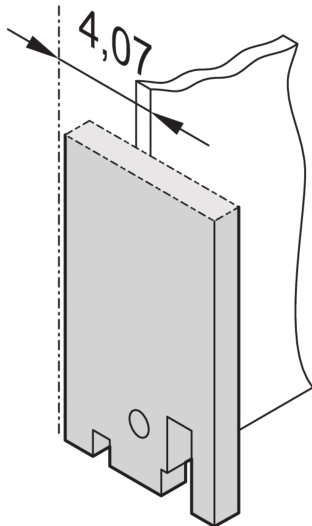

19" Front Panel, Plain

Front panel without or with SUB-D-, ST type 3- or FDDI cut-out.

CERTIFICATIONS

CARACTERISTICI

19" Front Panel without Cutout

SPECIFICAȚII

- Depth:** 2.5mm
- Material:** Aluminiu
- Accessory Type:** Front panel
- Product Type:** Front Panel

Table 1/2

Număr de catalog	Rack Height	Rack Width	Package Quantity	Front Finish	Rear Finish	Color Code
30118-328	3U	4HP	1	Painted	Conductive	RAL 7035

Număr de catalog	Rack Height	Rack Width	Package Quantity	Front Finish	Rear Finish	Color Code
30118-331	3U	28HP	1	Painted	Conductive	RAL 7035
30118-330	3U	14HP	1	Painted	Conductive	RAL 7035
30118-329	3U	7HP	1	Painted	Conductive	RAL 7035

Table 2/2

Număr de catalog	Finish	Height	Width
30118-328	Vopsit Pulbere	128.4mm	19.98mm
30118-331	Vopsit Pulbere	128.4mm	141.9mm
30118-330	Vopsit Pulbere	128.4mm	70.78mm
30118-329	Vopsit Pulbere	128.4mm	35.22mm