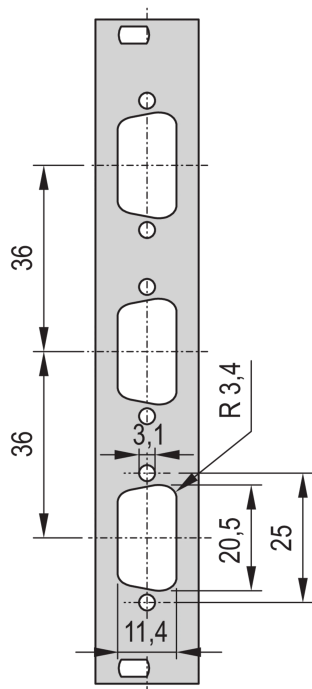

19" Front Panel With SUB-D Cut-Out

19" Front Panel with SUB-D Cut-Out or FDDI Cut-Out.

CERTIFICATIONS

CARATTERISTICI

19" Front Panel with Cutout for Sub-D, ST type 3 or FDDI

SPECIFICAȚII

Depth (D):	2.5mm
Material:	Aluminiu
Accessory Type:	Front panel
Product Type:	Front Panel

Table 1/2

Număr de catalog	Rack Height	Rack Width	Package Quantity	Front Finish	Rear Finish	Number of Pins
30118-334	3U	4HP	1	Painted	Conductive	(1) 25
30118-332	3U	4HP	1	Painted	Conductive	(3) 9
30118-335	3U	4HP	1	Painted	Conductive	(2) 25
30118-338	3U	4HP	1	Painted	Conductive	(1) 9
30118-336	3U	4HP	1	Painted	Conductive	(2) 9

Table 2/2

Număr de catalog	Color Code	Finish	Height (H)	Width (W)
30118-334	RAL 7035	Vopsit Pulbere	128.4mm	19.98mm
30118-332	RAL 7035	Vopsit Pulbere	128.4mm	19.98mm
30118-335	RAL 7035	Vopsit Pulbere	128.4mm	19.98mm
30118-338	RAL 7035	Vopsit Pulbere	128.4mm	19.98mm
30118-336	RAL 7035	Vopsit Pulbere	128.4mm	19.98mm