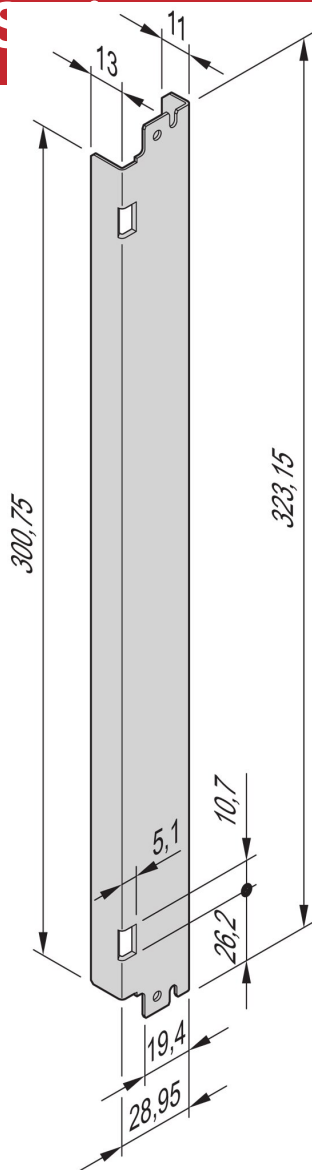

# ATCA Front Panel, Al-Profile, Reinforced With Spring

AdvancedTCA front panel for spring-loaded IEA handle with die-cast end piece.

## CARACTERISTICI

Configuration: Front panel with IEA handle (with/without spring loading)

Al extrusion; for mesh EMC sealing

## SPECIFICAȚII

<b>Depth (D):</b>	1mm
<b>Rack Width:</b>	6HP
<b>Rack Height:</b>	8U
<b>Material:</b>	Aluminiu
<b>Accessory Type:</b>	Front panel
<b>Product Type:</b>	Front Panel

Table 1/2

Număr de catalog	Package Quantity	Handle Type	Front Finish	Rear Finish	Finish	Height (H)
31596-899	1	Plunger	Raw	Raw	Passivated	323.15mm
31596-900	1	Lever	Raw	Raw	Passivated	323.15mm

Table 2/2

Număr de catalog	Width (W)
31596-899	29mm
31596-900	29mm