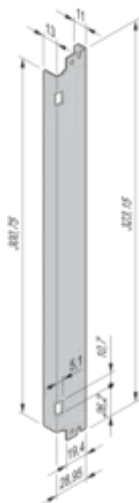

CARACTERISTICI

Configuration: Front panel with IEA handle (with/without spring loading)

Al extrusion; for mesh EMC sealing

SPECIFICAȚII

Depth (D):	1mm
Rack Width:	6HP
Rack Height:	8U
Material:	Aluminiu
Accessory Type:	Front panel
Product Type:	Front Panel

Table 1/2

Număr de catalog	Package Quantity	Handle Type	Front Finish	Rear Finish	Finish	Height (H)
31596-899	1	Plunger	Raw	Raw	Passivated	323.15mm
31596-900	1	Lever	Raw	Raw	Passivated	323.15mm

Table 2/2

Număr de catalog	Width (W)
31596-899	29mm
31596-900	29mm

DIAGRAMS

AVERTIZARE

Produsele nVent trebuie instalate și utilizate numai așa cum este indicat în fișele de instrucțiuni și materialele de formare ale nVent. Fișele de instrucțiuni sunt disponibile pe www.nvent.com și de la reprezentantul dvs. de servicii clienți nVent. O instalare incorectă, o utilizare abuzivă, o aplicare greșită sau orice altă lipsă de respectare completă a instrucțiunilor și