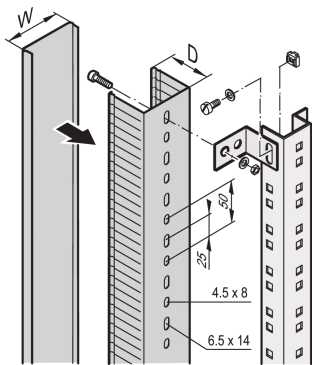

Cable Channel

Cable ducting in side and rear cabinet areas and mounting on cabinet uprights, depth members or C-profiles.

CERTIFICATIONS

CARACTERISTICI

For cable ducting in side and rear cabinet areas

For mounting on cabinet uprights, depth members or C-profiles

SPECIFICAȚII

Product Type: Cable Tray

Table 1/1

Număr de catalog	Material	Package Quantity	Finish	Type	Cable Type	Certifications
60103-010	PVC	1		Cable Channel	Vertical	RoHS
60103-011	PVC	1		Cable Channel	Vertical	RoHS
24630-059	Oțel	2	Vopsit Pulbere		Horizontal	
24630-058	Oțel	2	Vopsit Pulbere		Horizontal	