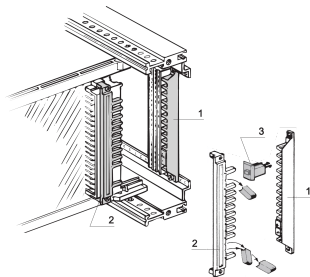

Coding Strip

The coding is mounted on the side of a connector. With the Coding only the coded board can fit into the right slot.

CERTIFICATIONS

CARACTERISTICI

Mechanical coding prevents a PSU being fitted on the wrong slot, space requirement 4 HP

Female strip (item 2), fitted on PSU

Coding strip (item 1) mounts on the Z/horizontal rail

Placement of coding pins (item 3) in the coding strip (item 1)

Removal of studs at the appropriate place in the female strip

With 2 coding pins there are 66 coding possibilities

SPECIFICAȚII

- Works With:** 19" Power Supplies
- Type:** Coding Strip
- Product Type:** Coding/Keying Indicator
- Material:** Polybutylene Terephthalate