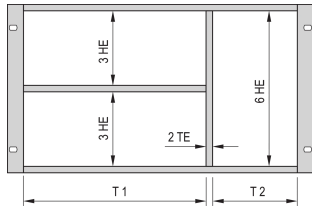

Combined Mounting Kit for Chassis

The combined mounting enable the option to split a 6 U high subrack or case in 2 x 3 U and 6 U sections. Different versions are available.

CERTIFICATIONS

CARACTERISTICI

Designed to accept Euroboards (100 mm high) and double Euroboards (233.35 mm high)

Subdivision of the 6 U assembly area into: 2 x 3 U, 1 x 6 U

SPECIFICAȚII

Rack Height:	6U
Type:	Combined
Product Family:	EuropacPRO
Product Type:	Mounting Kit
Works With:	Subracks

Table 1/1

Număr de catalog	Package Quantity	Rack Width 1	Rack Width 2	Material
24562-440	1	40HP	42HP	Aluminiu, Zinc Alloy
24562-442	1	42HP	40HP	Aluminiu, Zinc Alloy
24562-484	1	84HP		Aluminiu, Zinc Alloy
24562-420	1	20HP	62HP	Aluminiu, Zinc Alloy
24562-463	1	63HP	19HP	Aluminiu, Zinc Alloy

DETALII SUPLIMENTARE DESPRE PRODUS

Please order separately: Front panel 6 U, 2 HP to cover the strut.

The following guide rails cannot be used: type "accessory", type "accessory, strengthened" and type "for 4.4" PCB".