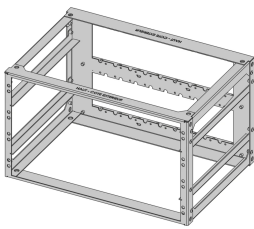

On Board Rack 6 U, 84 HP

NUMĂR DE CATALOG

10170-012

Suitable for ongoing vibrations, shock, high temperatures, and high humidity.

CERTIFICATIONS

CARACTERISTICI

For mobile railway applications

Suitable for ongoing vibrations, shock, high temperatures, and high humidity

Suitable for 1, 2, or 3 U SNCF subracks (NF F61-005, CF 60-002)

Rear side is equipped for standard connectors; crossbar can be custom-coded for the SNCF coding pins

Crossbar with integrated cable channel

Several racks can be stacked or fitted in rows

Produced using a welding process, certified to EN 15085 (CL2)

Stainless Steel welds passivated to prevent corrosion

ATTRIBUTE PRODUS

Product Family: On Board Rack

Rack Height: 6U

Height: 290mm

Rack Width: 84HP

Width: 496.4mm

Package Quantity: 1

Complies With: SNCF NFF 61005; SNCF NFF 60002

Depth: 341.8mm

Frame Material: Oțel