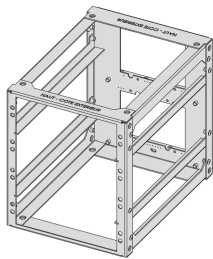

On Board Rack 6 U, 36 HP

NUMĂR DE CATALOG

10170-013

Suitable for ongoing vibrations, shock, high temperatures, and high humidity.

CERTIFICATIONS

CARACTERISTICI

For mobile railway applications

Suitable for ongoing vibrations, shock, high temperatures, and high humidity

Suitable for 1, 2, or 3 U SNCF subracks (NF F61-005, CF 60-002)

Rear side is equipped for standard connectors; crossbar can be custom-coded for the SNCF coding pins

Crossbar with integrated cable channel

Several racks can be stacked or fitted in rows

Produced using a welding process, certified to EN 15085 (CL2)

Stainless Steel welds passivated to prevent corrosion

ATTRIBUTE PRODUS

Product Family: On Board Rack

Rack Height: 6U

Height: 290mm

Rack Width: 36HP