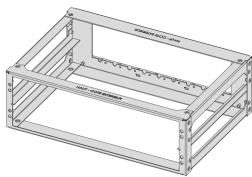

On Board Rack 3 U, 84 HP

NUMĂR DE CATALOG

10170-014

Suitable for ongoing vibrations, shock, high temperatures, and high humidity.