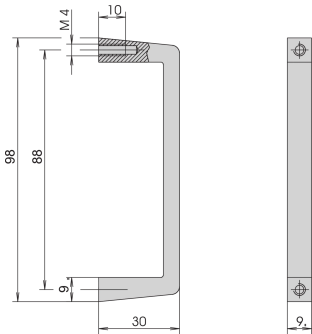

Front Handle, Width 9 mm, Height 98 mm

NUMĂR DE CATALOG

10501-003

Slim Aluminium profile front handle, 9 mm. The assembly of the handle will be done from the rear side.

CERTIFICATIONS

CARACTERISTICI

Static load-carrying capacity 30 kg/pair

The assembly of the handle will be done from the rear side

ATTRIBUTE PRODUS

Product Type: Handle

Works With: Subracks; Chassis; Front Panels

Handle Type: Straight

Width: 9mm

Material: Aluminiu

Color: Silver

Static Load: 30kg

Package Quantity: 1

Finish: Anodized

DETALII SUPLIMENTARE DESPRE PRODUS

Please take into consideration that deliveries may be carried out in the stated SPQs (SPQ, e.g. 5 pieces, 10 pieces, 50 pieces, etc.). Differing order quantities (e.g. 2 pieces) may be changed to the next possible delivery quantity = Standard Pack Quantity.