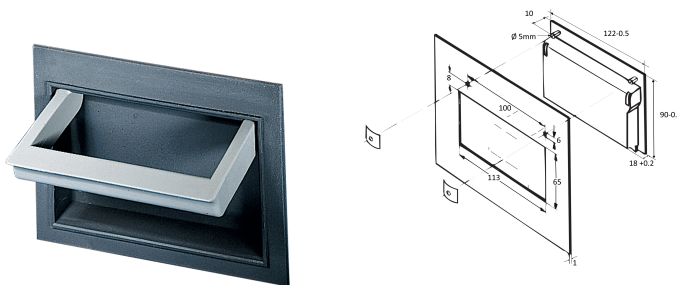

Folding Plastic Handle

NUMĂR DE CATALOG

10505-014

Folding handles can be used instead of the pre-mounted handles shells.

CERTIFICATIONS

CARACTERISTICI

Static load-carrying capacity 20 kg/pair

Lock-in in folded and unfolded position

For case protection class up to IP 40

ATTRIBUTE PRODUS

Product Type: Handle

Type: Static

Works With: Cases

Handle Type: Folding Handle

Material: Polyamide 6

Color: Grey