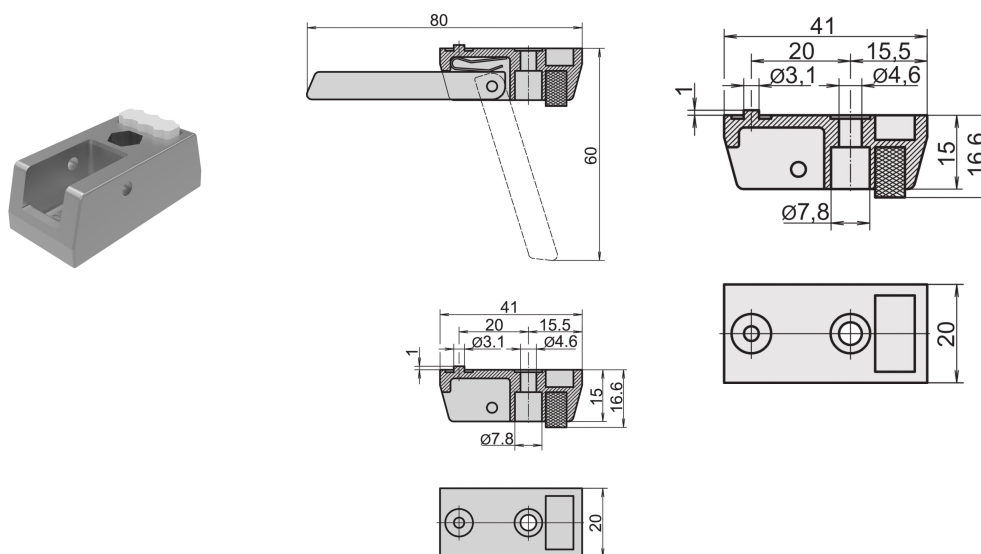

## NUMĂR DE CATALOG

**10603-001**

The tip-up feet from aluminum die cast material enable mounting on the bottom plate of a case. Available with or without tip-up function. Color RAL 9006 White Aluminum.

## CARACTERISTICI

Positioning of case is secured by anti-slip rubber inserts

Can be used instead of standard feet

Load-carrying capacity: 50 kg per foot, max case weight 40 kg

Mounting holes are provided in bottom cover of the cases