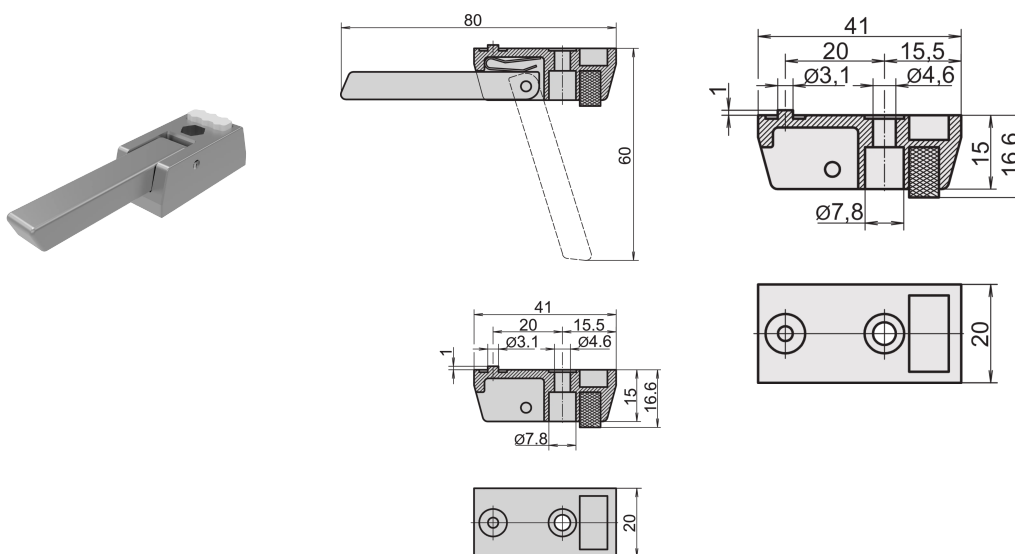

## NUMĂR DE CATALOG

10603-002

The tip-up feet from aluminum die cast material enable mounting on the bottom plate of a case. Available with or without tip-up function. Color RAL 9006 White Aluminum.

## CARACTERISTICI

Positioning of case is secured by anti-slip rubber inserts

Can be used instead of standard feet

Load-carrying capacity: 50 kg per foot, max case weight 40 kg

Mounting holes are provided in bottom cover of the cases