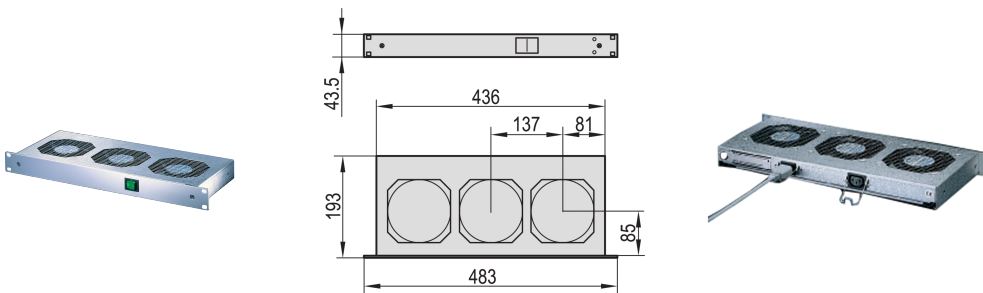

19" Fan Unit, 1 U, With Front Switch, 3 fans, 230 VAC

NUMĂR DE CATALOG

10713-108

Front-mounted, illuminated mains switch on AC devices, coupled with additional rear mains outlet; mechanical strain relief for mains input and mains output cables.

CERTIFICATIONS

CARACTERISTICI

Can be adapted to subracks

Contact protection in accordance with DIN EN ISO 13857

ATRIBUTE PRODUS

Product Type: Fan Unit

Input Voltage AC: 230V min

Package Quantity: 1

Finish: Aluminum-Zinc Plated; Anodized

Material: Oțel; Aluminiu

Net Weight: 3.3kg

DETALII SUPLIMENTARE DESPRE PRODUS

Please order mains cable separately.

Wide-range input voltage (86 ... 264 VAC) available on request.