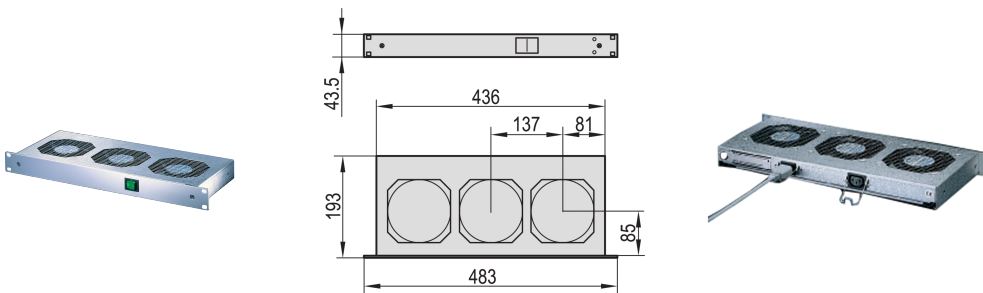

19" Fan Unit, 1 U, With Front Switch, 3 Fans, 115 VAC

NUMĂR DE CATALOG

10713-110

Front-mounted, illuminated mains switch on AC devices, coupled with additional rear mains outlet; mechanical strain relief for mains input and mains output cables.

CERTIFICATIONS

CARACTERISTICI

Can be adapted to subracks

Contact protection in accordance with DIN EN ISO 13857

ATRIBUTE PRODUS

Product Type: Fan Unit

Input Voltage AC: 115V

Package Quantity: 1

Finish: Aluminum-Zinc Plated; Anodized

Material: Oțel; Aluminiu

Net Weight: 3.36kg

DETALII SUPLIMENTARE DESPRE PRODUS

Please order mains cable separately.

Wide-range input voltage (86 ... 264 VAC) available on request.