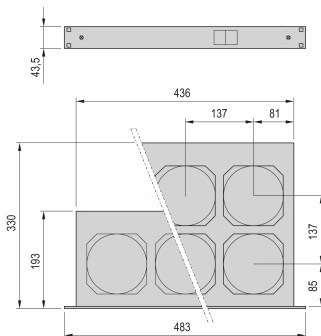

19" Fan Unit, 1 U, With Front Switch, 6 fans, 230 VAC

NUMĂR DE CATALOG

10713-112

Front-mounted, illuminated mains switch on AC devices, coupled with additional rear mains outlet; mechanical strain relief for mains input and mains output cables.

CERTIFICATIONS

CARACTERISTICI

Can be adapted to subracks

Contact protection in accordance with DIN EN ISO 13857