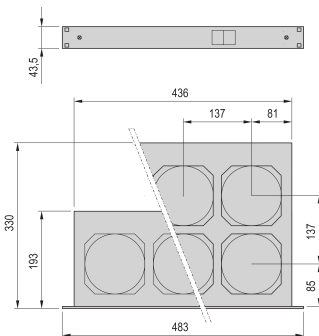

19" Fan Unit, 1 U, With Front Switch, 6 fans, 115 VAC

NUMĂR DE CATALOG

10713-114

Front-mounted, illuminated mains switch on AC devices, coupled with additional rear mains outlet; mechanical strain relief for mains input and mains output cables.

CERTIFICATIONS

CARACTERISTICI

Can be adapted to subtracks

Contact protection in accordance with DIN EN ISO 13857